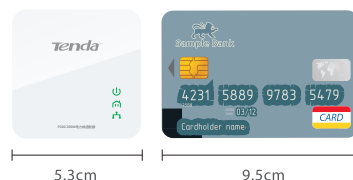

Sleek Compact Design

With a dimension of 53*53*27mm only, the P200 features a super compact and sleek design that blends in nicely with any surrounding at home or office.